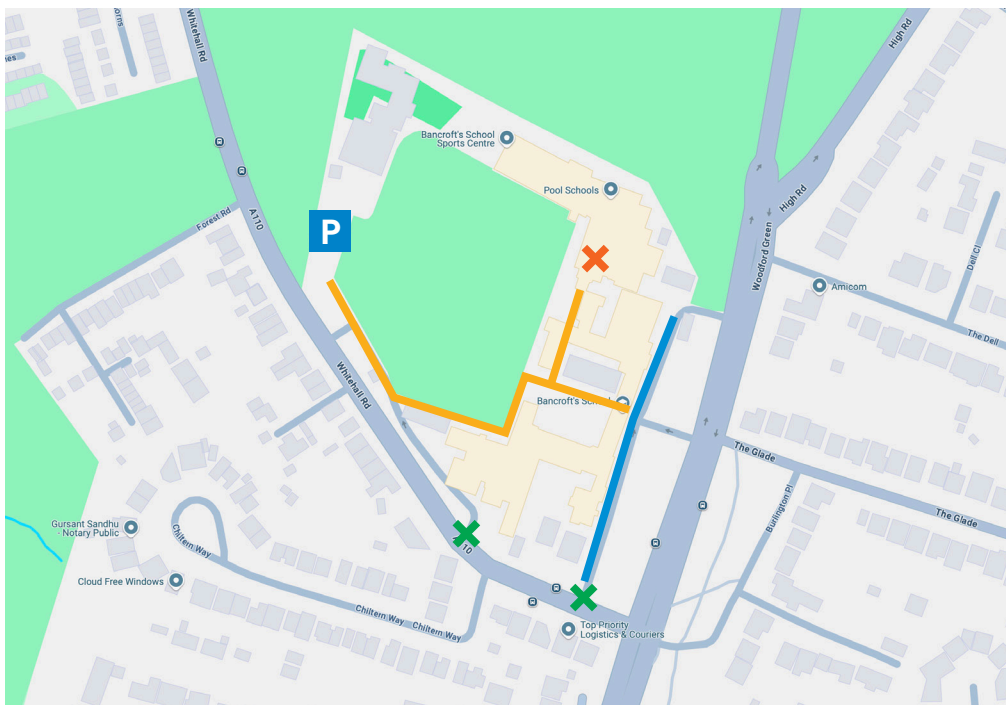

Piano Concerto No. 5 in E flat Major Op 73 'Emperor'

Great Hall, Bancroft's School, Woodford Green, Essex IG8 0RF

Saturday 16 November 2024 7:30pm

Tickets In advance or on the door: £10, under 16s free

WSO
orchestra
symphony
woodford

wsorchestra.org.uk 020 8924 9370

Charity No.
803669

- ✗ Great Hall
- ✕ Entrance to site
- P Main car park
- Limited parking
- Route from car park to hall

There is limited parking in the first approach road from Whitehall Road
 For the main car park, enter by the second entrance and walk back to the hall around the field